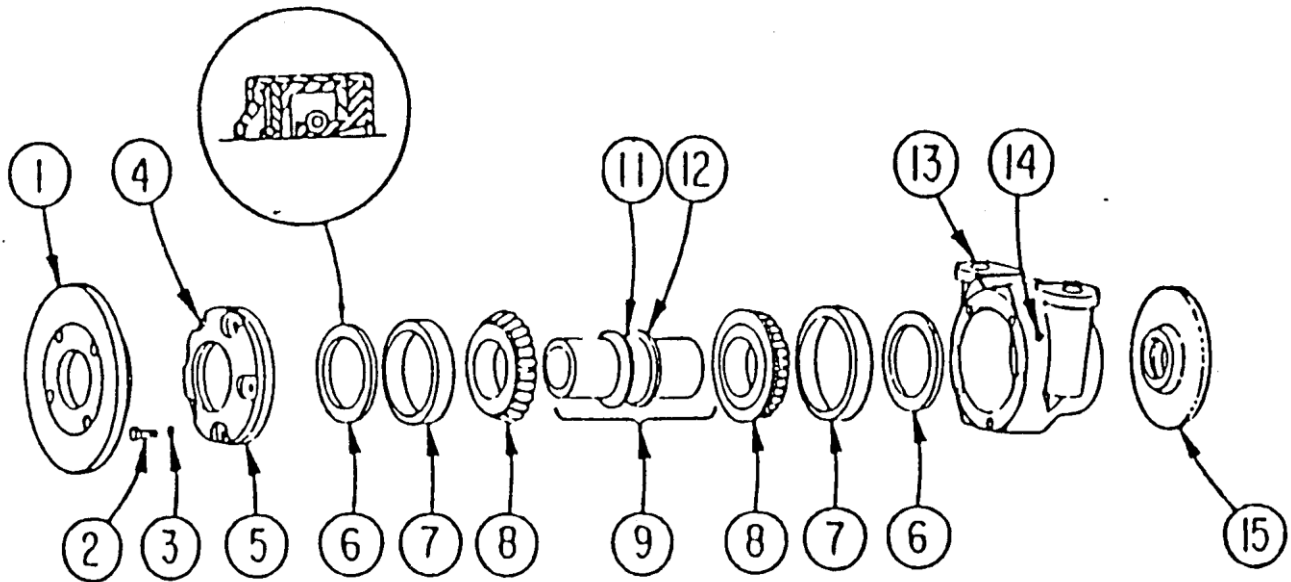

Replacement Bearing Assembly for Rome

OD3A605A and OD7A605
12" and 14" Spacing, 2-1/8" Axle

Ref. No.	O&D Part Number	Description
1	OD3A63A	CONCAVE FLANGE
2	ODB512X112	1/2" X 1-1/2" GR. 5 BOLT
3	ODLW12	1/2" LOCKWASHER
4	OD2A662	HOUSING CAP
5	OD2A82	SHIM
6	OD3A69	GREASE SEAL
7	OD2A81	BEARING CUP
8	OD2A80	BEARING CONE
9	OD3A6700B	BRG. SLEEVE ASSY. 12" SPACING
10	OD7A6700	BRG. SLEEVE ASSY. 14" SPACING
11	ODB100091	BEARING SPACER
12	OD2A85	SNAP RING
13	OD2A661	BEARING HOUSING
14	OD25ZK	GREASE FITTING
15	OD3A61	CONVEX FLANGE