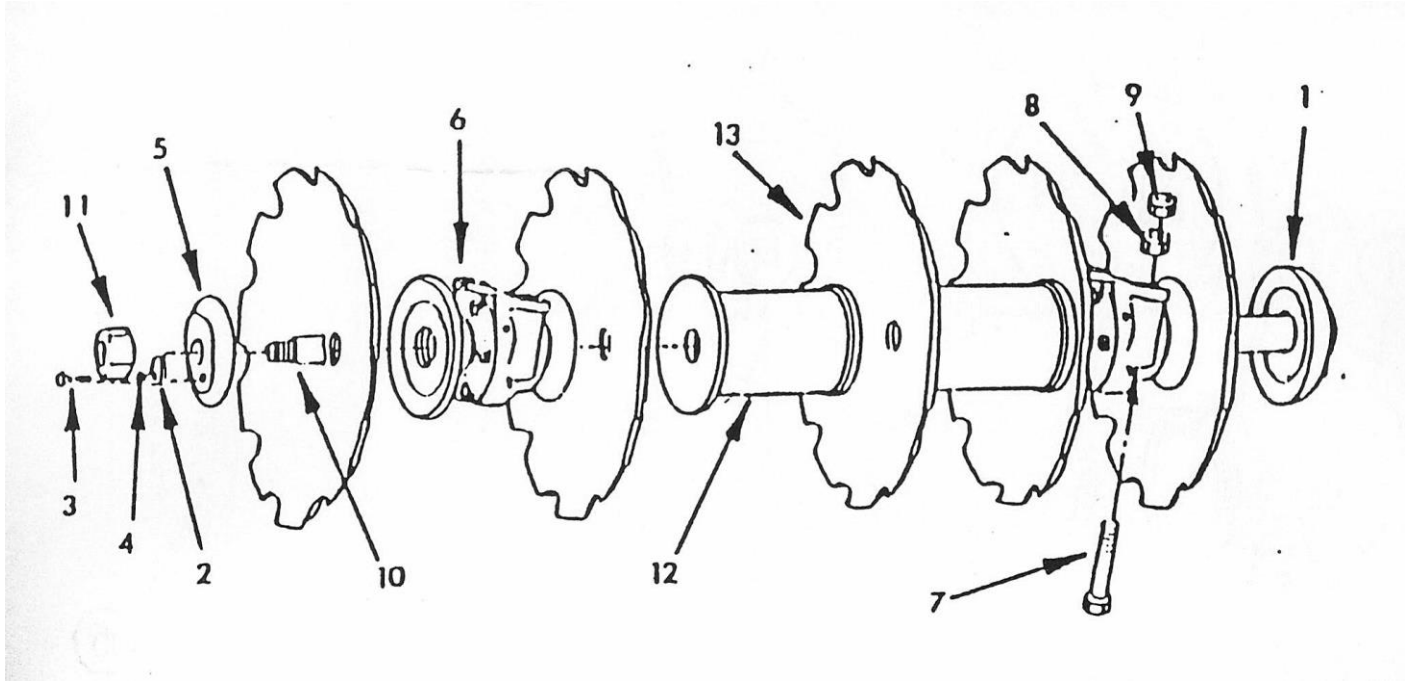

Rome Type Gang Assembly

12-1/2" and 14" Spacing, 2-1/2" Axle

Ref. No.	O&D Part Number	Description
1	OD4R60B	BUMPER WASHER
2	ODNL225	NUT LOCK
2A	ODNL225P	NUT LOCK SOCKET TYPE
3	ODB834X2	3/4" X 2" GR 8 BOLT
4	ODLW34	3/4" LOCKWASHER
5	OD4R64A	AXLE WASHER
6	OD3R605	BEARING ASSEMBLY 12-1/2"
6A	OD5R605	BEARING ASSEMBLY 14"
7	ODB8114X950	1-1/4" X 9-1/2" GR 8 BOLT
8	ODLW114	1-1/4" LOCKWASHER
9	ODNC114	1-1/4" GR. 8 HEX NUT
10	VARIES BY LENGTH	GANG AXLE
11	OD4N225	2-1/4" AXLE NUT
12	Varies by Spacing & Blade Thickness	SPACER SPOOL
13	VARIES BY SIZE	DISC BLADE
Not Shown	OD3R66WPA	BEARING WEAR PLATE