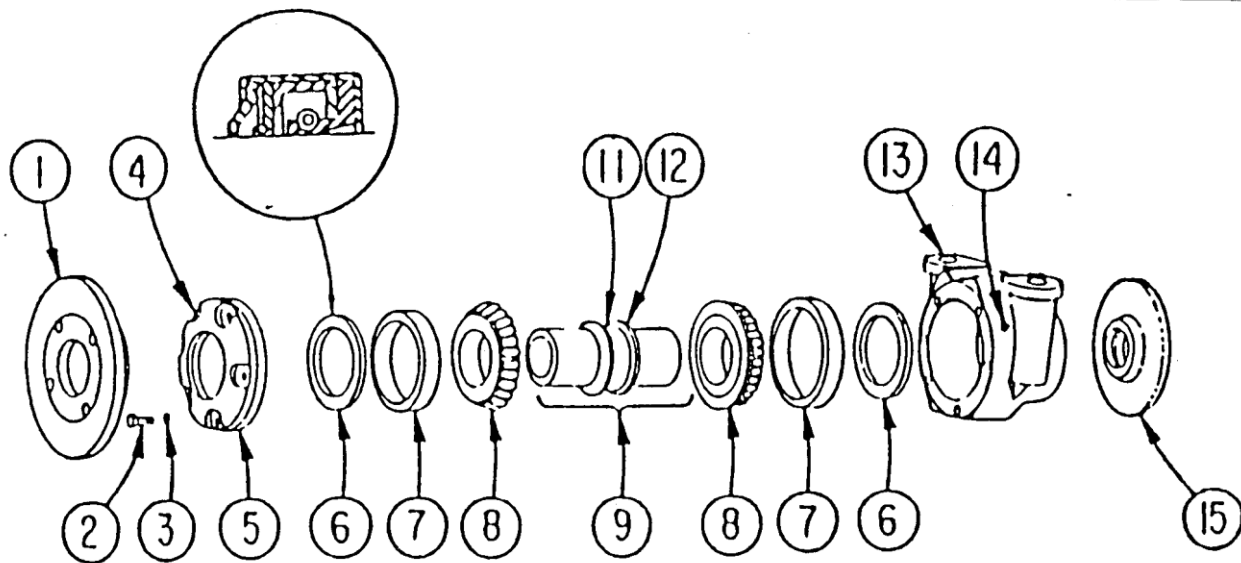

# Replacement Bearing Assembly for Rome

OD3C605B and OD3B605D  
9-1/2" and 11" Spacing, 1-5/8" Axle

| Ref. No. | O&D Part Number | Description                     |
|----------|-----------------|---------------------------------|
| 1        | OD2C63C         | CONCAVE FLANGE                  |
| 2        | ODB538X114      | 3/8" X 1-1/4" GR 5 BOLT         |
| 3        | ODLW38          | 3/8" LOCKWASHER                 |
| 4        | OD2C662         | HOUSING CAP                     |
| 5        | OD2C82          | SHIM                            |
| 6        | OD3C69          | GREASE SEAL                     |
| 7        | OD2C81          | BEARING CUP                     |
| 8        | OD2C80          | BEARING CONE                    |
| 9        | OD2C6700A       | BRG. SLEEVE ASSY 9-1/2" SPACING |
| 10       | OD3B6700        | BRG. SLEEVE ASSY. 11" SPACING   |
| 11       | ODB100020       | BEARING SPACER                  |
| 12       | OD2C85          | SNAP RING                       |
| 13       | OD2C661         | BEARING HOUSING                 |
| 14       | OD25ZK          | GREASE FITTING                  |
| 15       | OD2C61B         | CONVEX FLANGE                   |